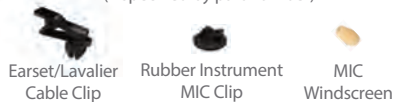

Wi Sure-Fit™ EL Series Specifications

- Ear Mount Type: Sure-Fit Silicon Ear Mount
- Ear Placement: Simple-Twist Left & Right Ear
- Lavalier Miking: Clothing, In Hair & Instruments
- Boom: Sure-Fit Flexible, Adjustable Length Boom
- Cable Type: Detachable Cable
- MIC Capsule : Removable 3.5mm
- Weight: 0.012 lbs (0.2 Oz)

(If specified by part number)

- Polar Pattern: Omnidirectional
- Element: Back Electret Condenser
- Frequency Response: 20Hz -20kHz
- Operating Voltage: 1.5V - 12V DC
- Sensitivity: -45dB+/-3dB/Pascal
- Maximum SPL: 140 dB SPL max
- Output Impedance: 2KΩ±30%

(If specified by part number)

- Polar Pattern: Cardioid
- Element: Back Electret Condenser
- Frequency Response: 50Hz -15kHz
- Operating Voltage: 1.5V - 10V DC
- Sensitivity: -51dB+/-4dB/Pascal
- Maximum SPL: 130 dB SPL max
- Output Impedance: 1.5KΩ±30%

Package Contents Include

The Sound of Digital Innovation™

Tel: 714-505-4567

e-mail: sales@widigitalsystems.com

Designed by Wi Digital Systems, Inc. in California, USA
US and Foreign Patents Pending

© 2010 Wi Digital Systems Inc. All rights reserved. Wi and Jangus Music logos are registered trademarks of Jangus Music, Inc. in the United States and may be registered trademark or trademarks in other countries. The Wi AudioStream, Wi Sure-Fit, and Wi Simple-Twist are trademarks of Wi Digital Systems, Inc. All other trademarks included herein are the property of their respective owners.

US and Foreign Patents Pending.

(Design and specifications subject to change without notice).

Wi Sure-Fit™

EL Series Earset/Lavalier Microphone

Get Three (3) Applications in One!

• Earset • Lavalier • Video Camera/Instruments Miking