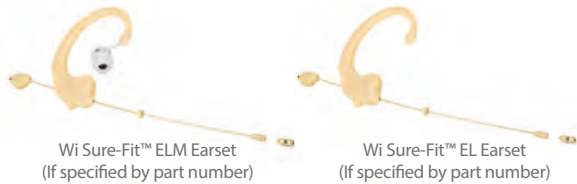

Wi Sure-Fit™ EL Series Specifications

- Ear Mount Type: Sure-Fit Silicon Ear Mount
- Ear Placement: Simple-Twist Left & Right Ear
- Lavalier Miking: Clothing, In Hair & Instruments
- Boom: Sure-Fit Flexible, Adjustable Length Boom
- Cable Type: Detachable Cable
- MIC Capsule : Removable 3.5mm
- Weight: 0.012 lbs (0.2 Oz)

(If specified by part number)

- Polar Pattern: Omnidirectional
- Element: Back Electret Condenser
- Frequency Response: 20Hz -20kHz
- Operating Voltage: 1.5V - 12V DC
- Sensitivity: -45dB+/-3dB/Pascal
- Maximum SPL: 140 dB SPL max
- Output Impedance: 2KΩ±30%

(If specified by part number)

- Polar Pattern: Cardioid
- Element: Back Electret Condenser
- Frequency Response: 50Hz -15kHz
- Operating Voltage: 1.5V - 10V DC
- Sensitivity: -51dB+/-4dB/Pascal
- Maximum SPL: 130 dB SPL max
- Output Impedance: 1.5KΩ±30%

Package Contents Include