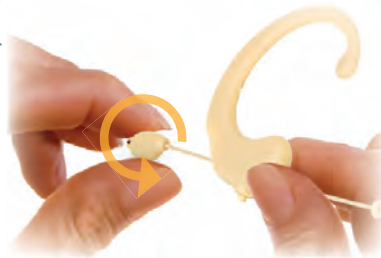

The Most Advanced All-in-One Earset and Lavalier Microphone!

Wi Sure-Fit™ EL Series Earset / Lavalier Microphone

Delivering unmatched value, comfort, sound quality and secure fit, the Wi Sure-Fit™ EL Series earset and lavalier microphone delivers three (3) applications in one versatile microphone including ear-worn, lavalier and video camera/instruments miking applications.

The ultra-small removable MIC capsule mounted on an ultra-thin, rugged, bendable and adjustable length boom captures vocals clearly with excellent rejection of wind and ambient noise. The Wi Sure-Fit™ EL Series is an excellent choice for pastors, artists, fitness instructors, speaking and singing performers, video camera miking and hard to MIC instruments.

Simple-Twist™ Removable Capsule Design

The Wi Sure-Fit™ EL removable capsule design enables you to configure the MIC capsule for use with earset or lavalier miking applications quickly and easily. Simply remove the MIC capsule from the earset boom and mount it to the lavalier cable with a Simple-Twist and you are done!

The removable capsule design eliminates the need to purchase different earsets with different microphone specifications. You can choose from a variety of optional removable MIC capsule models with different polar patterns and frequency response for use with different configurations and added control over your environment.

Use the unidirectional MIC capsule to pick up more balanced vocals while eliminating background noise and annoying feedback sometimes picked up by omnidirectional microphones, or use the omnidirectional MIC capsule to pick up sound 360 degrees around MIC to meet your miking application.

Optional Unidirectional MIC Capsule Specifications